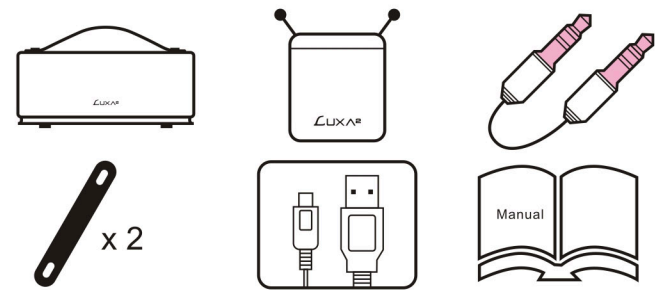

Groovy

Wireless Stereo Speaker

QUICK START GUIDE

Package Contents